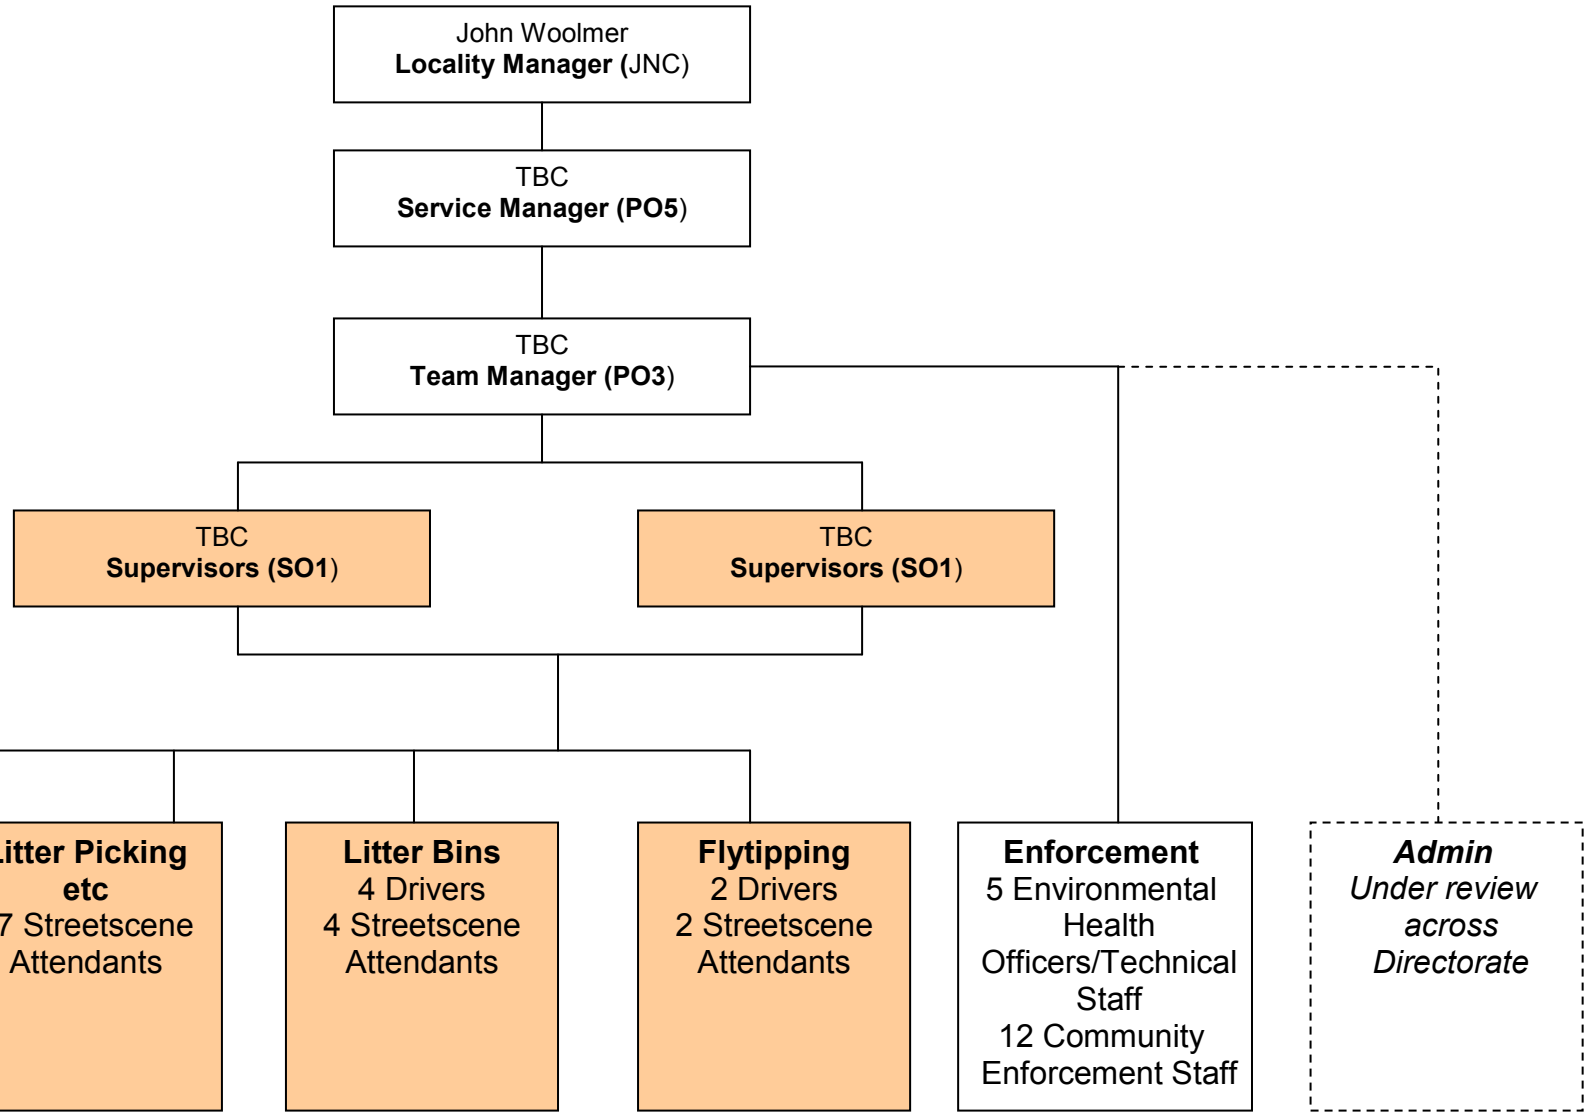

Environmental Services - East North East Locality Team Structure

Appendix B

Work 4x3 shifts to deliver a 7 day/week service

Mechanical Cleaning
4 Drivers of Road Sweepers
10 Drivers of Path Sweepers

Litter Picking etc
17 Streetscene Attendants

Litter Bins
4 Drivers
4 Streetscene Attendants

Flytipping
2 Drivers
2 Streetscene Attendants

Enforcement
5 Environmental Health Officers/Technical Staff
12 Community Enforcement Staff

Admin
Under review across Directorate